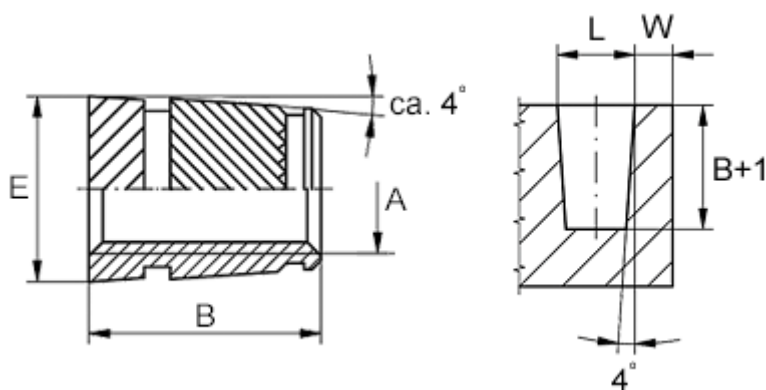

Data Sheet

Article number: 12853100035800
Description: KLEE-coil 853 100 035.800
M3,5 brass

Measures

Female thread A	= M3,5
Length B	= 6.0
Min distance to edge W	= 1.8
Outer diameter E	= 5.4
Recommended bore diameter $W + 0.1$	= 5.2